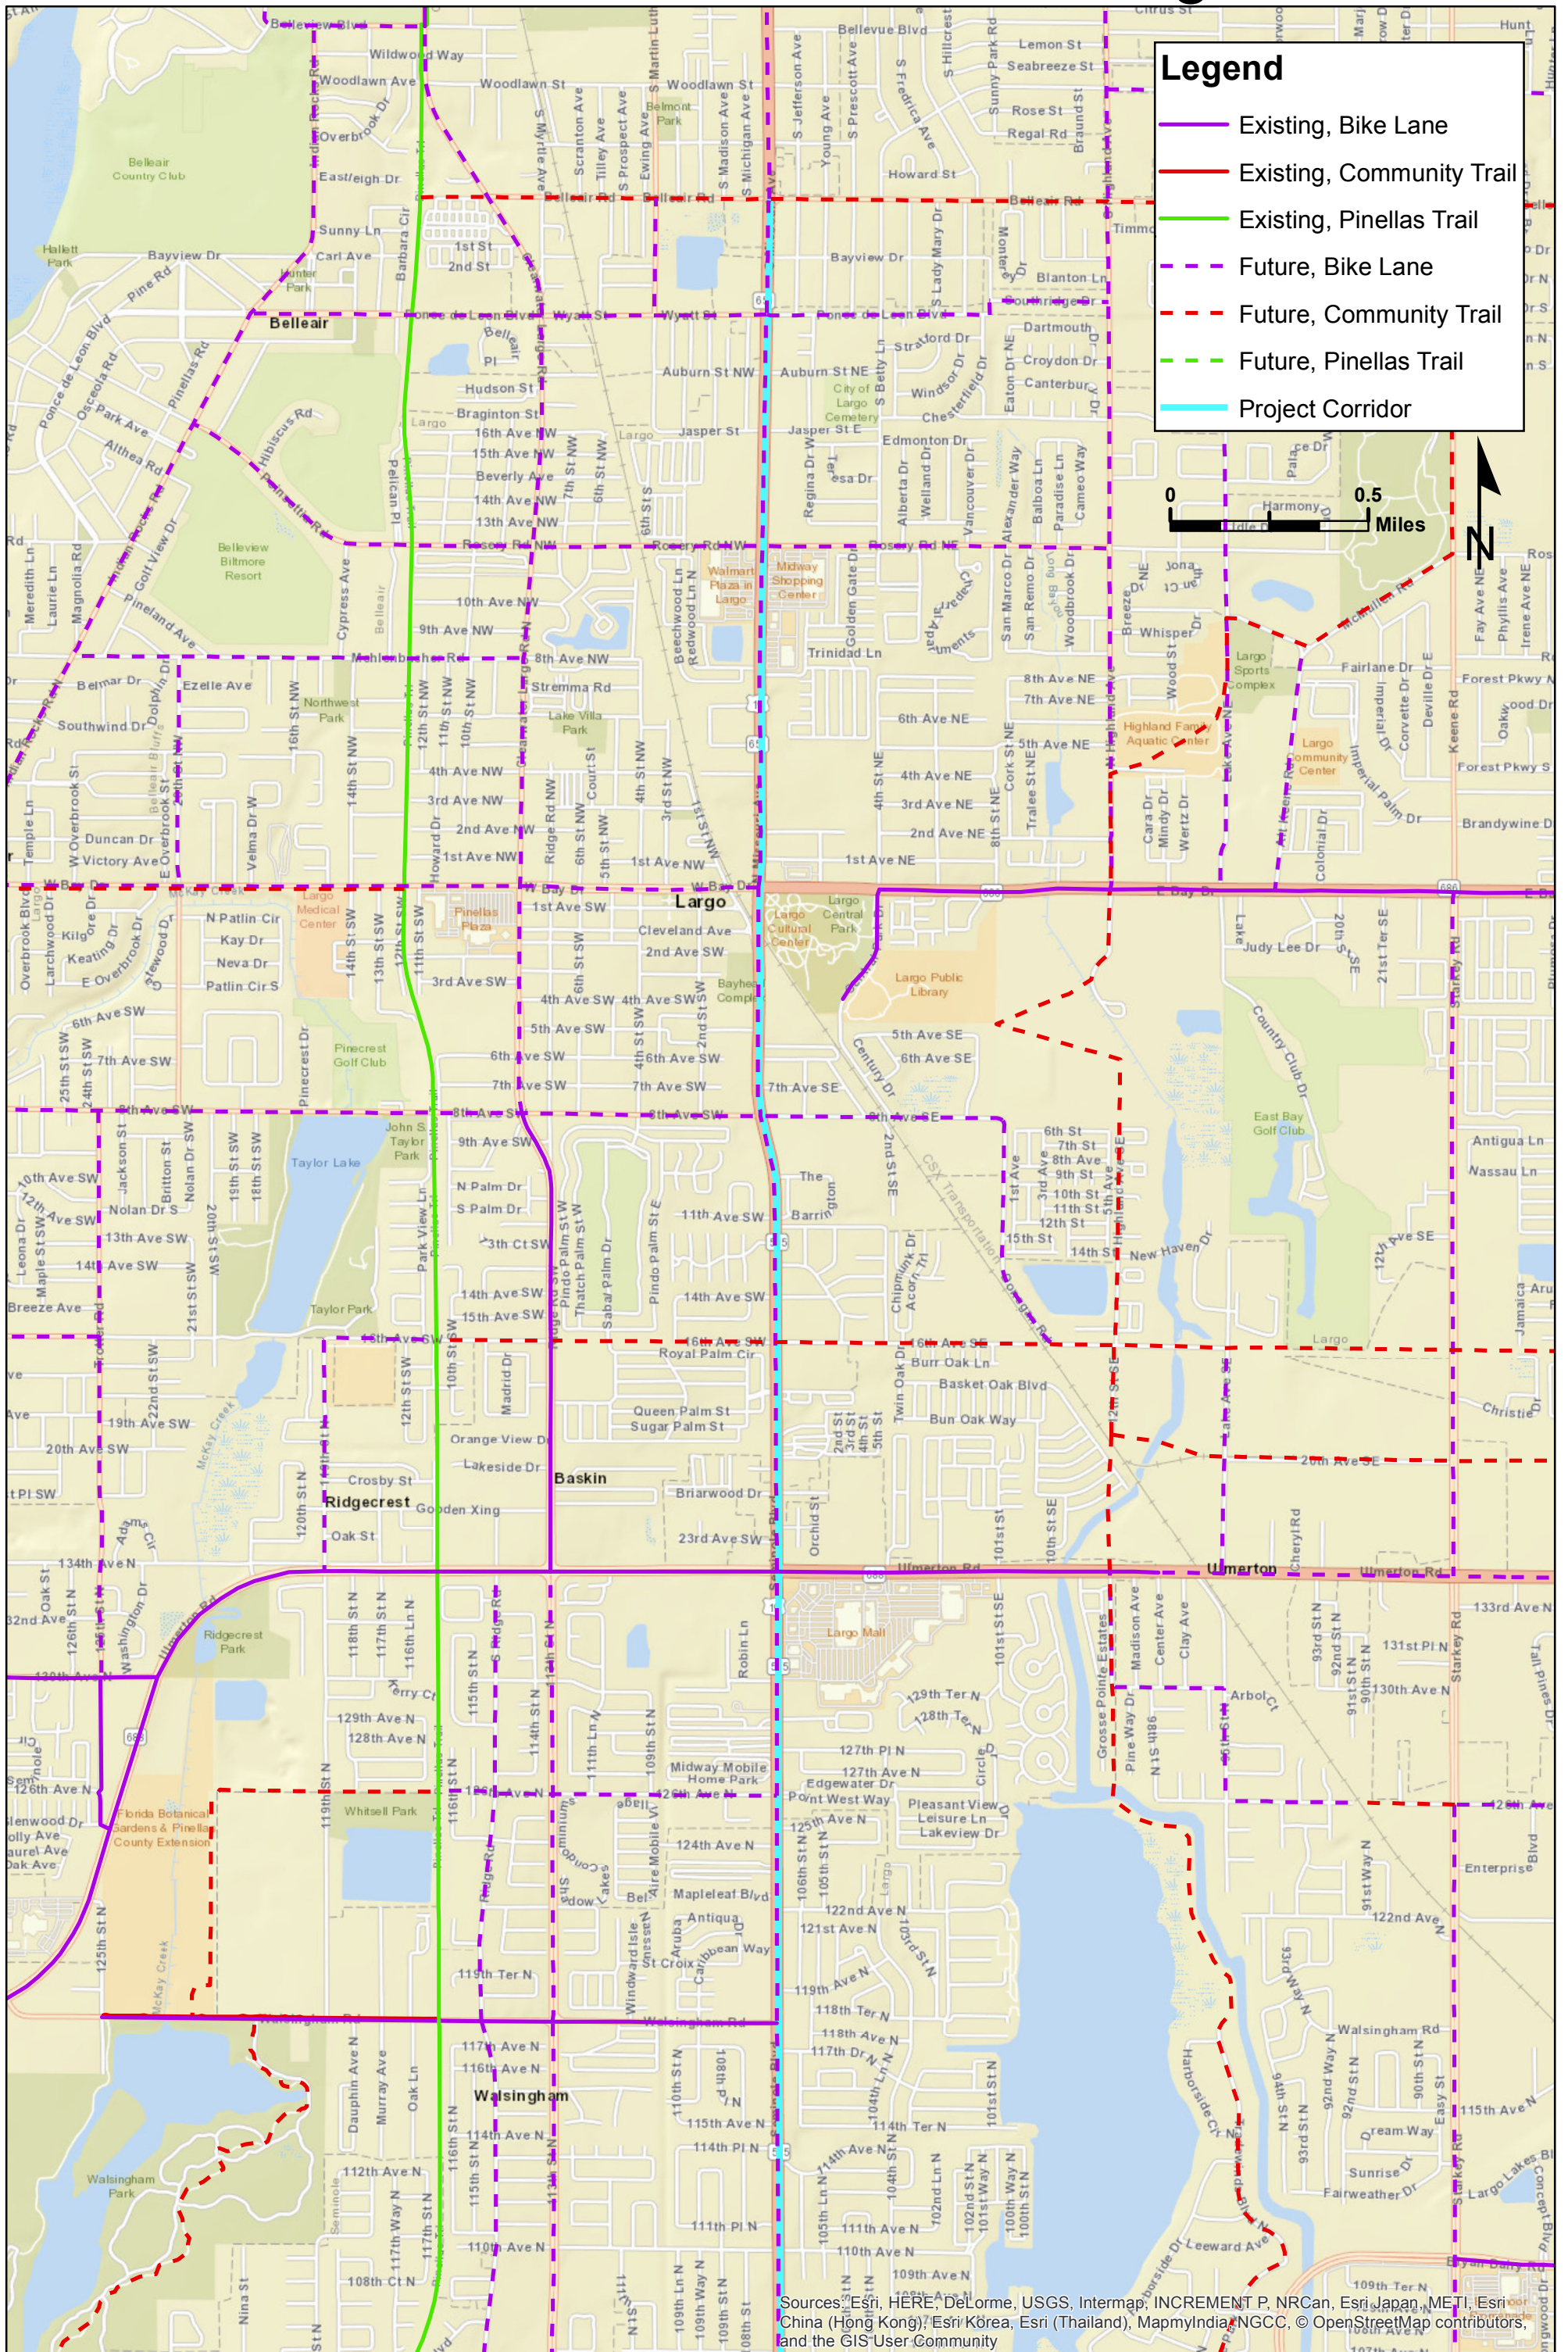

Bike Lanes and Trails - Largo

Legend

- Existing, Bike Lane
- Existing, Community Trail
- Existing, Pinellas Trail
- - - Future, Bike Lane
- - - Future, Community Trail
- - - Future, Pinellas Trail
- Project Corridor

Sources: Esri, HERE, DeLorme, USGS, Intermap, INCREMENT P, NRCan, Esri Japan, METI, Esri China (Hong Kong), Esri Korea, Esri (Thailand), MapmyIndia, NGCC, © OpenStreetMap contributors, and the GIS User Community