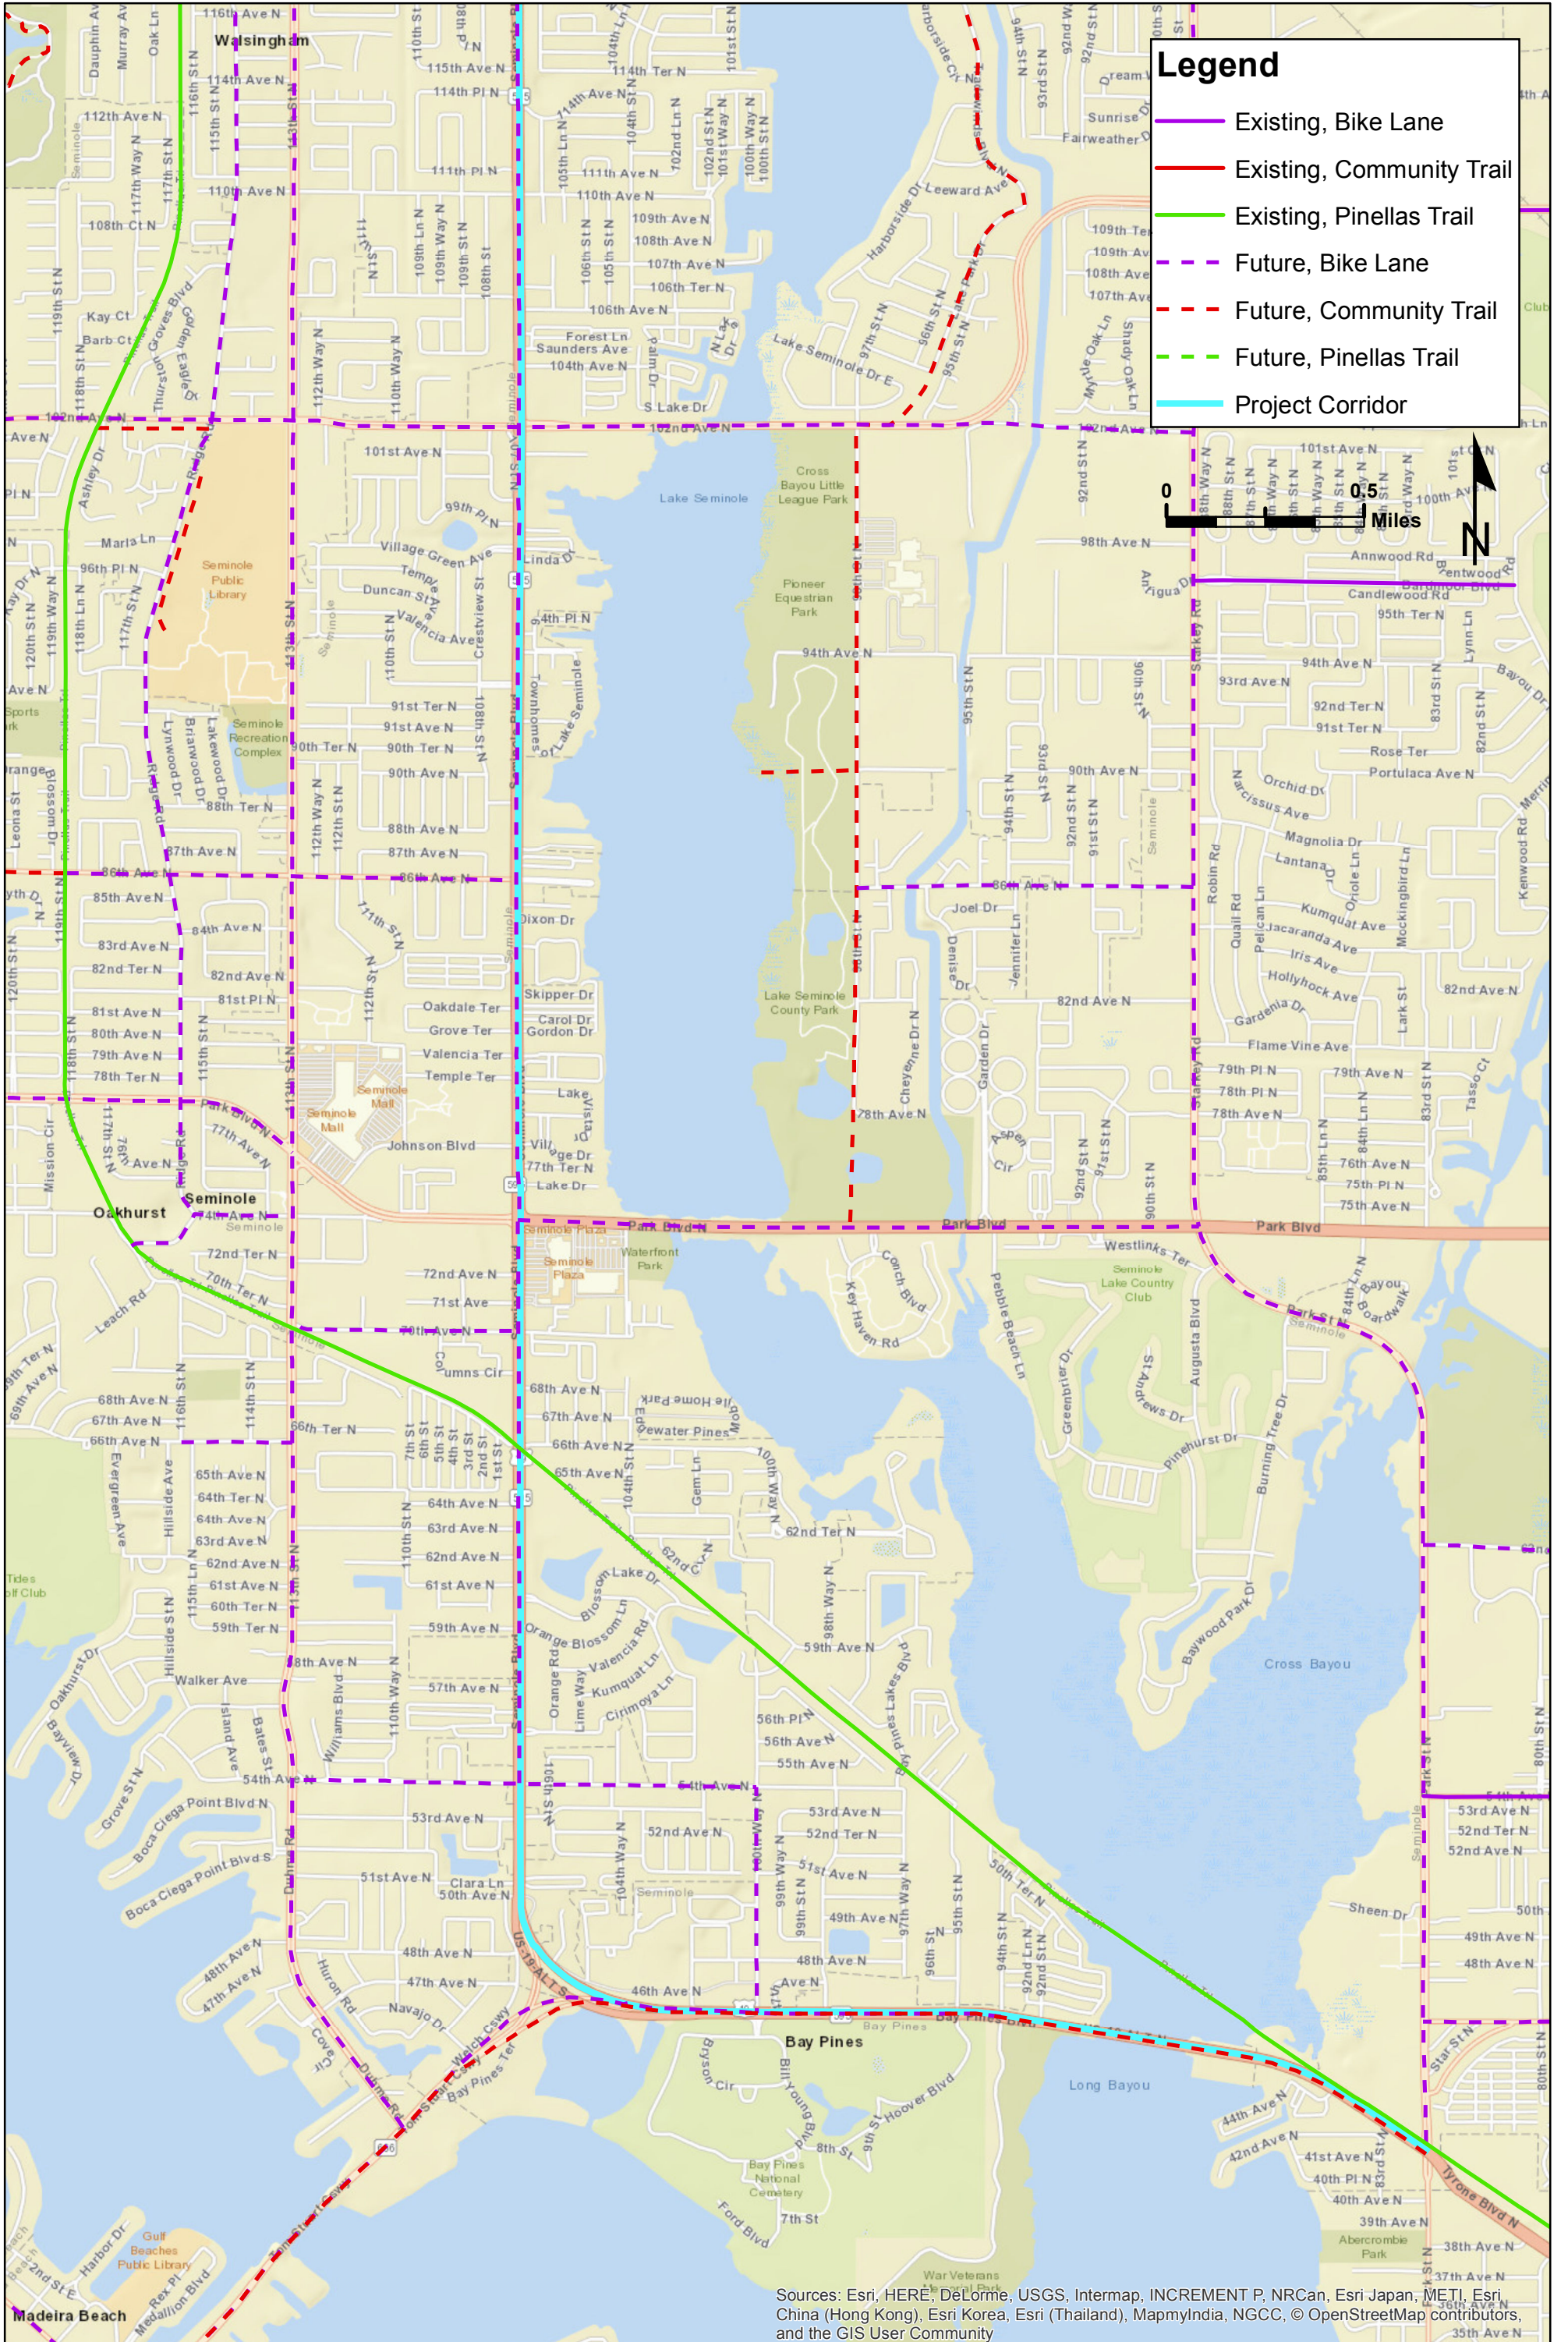

Bike Lanes and Trails - Seminole

Legend

- Existing, Bike Lane
- Existing, Community Trail
- Existing, Pinellas Trail
- - - Future, Bike Lane
- - - Future, Community Trail
- - - Future, Pinellas Trail
- Project Corridor

0 0.5 Miles

N

Sources: Esri, HERE, DeLorme, USGS, Intermap, INCREMENT P, NRCan, Esri Japan, METI, Esri China (Hong Kong), Esri Korea, Esri (Thailand), MapmyIndia, NGCC, © OpenStreetMap contributors, and the GIS User Community