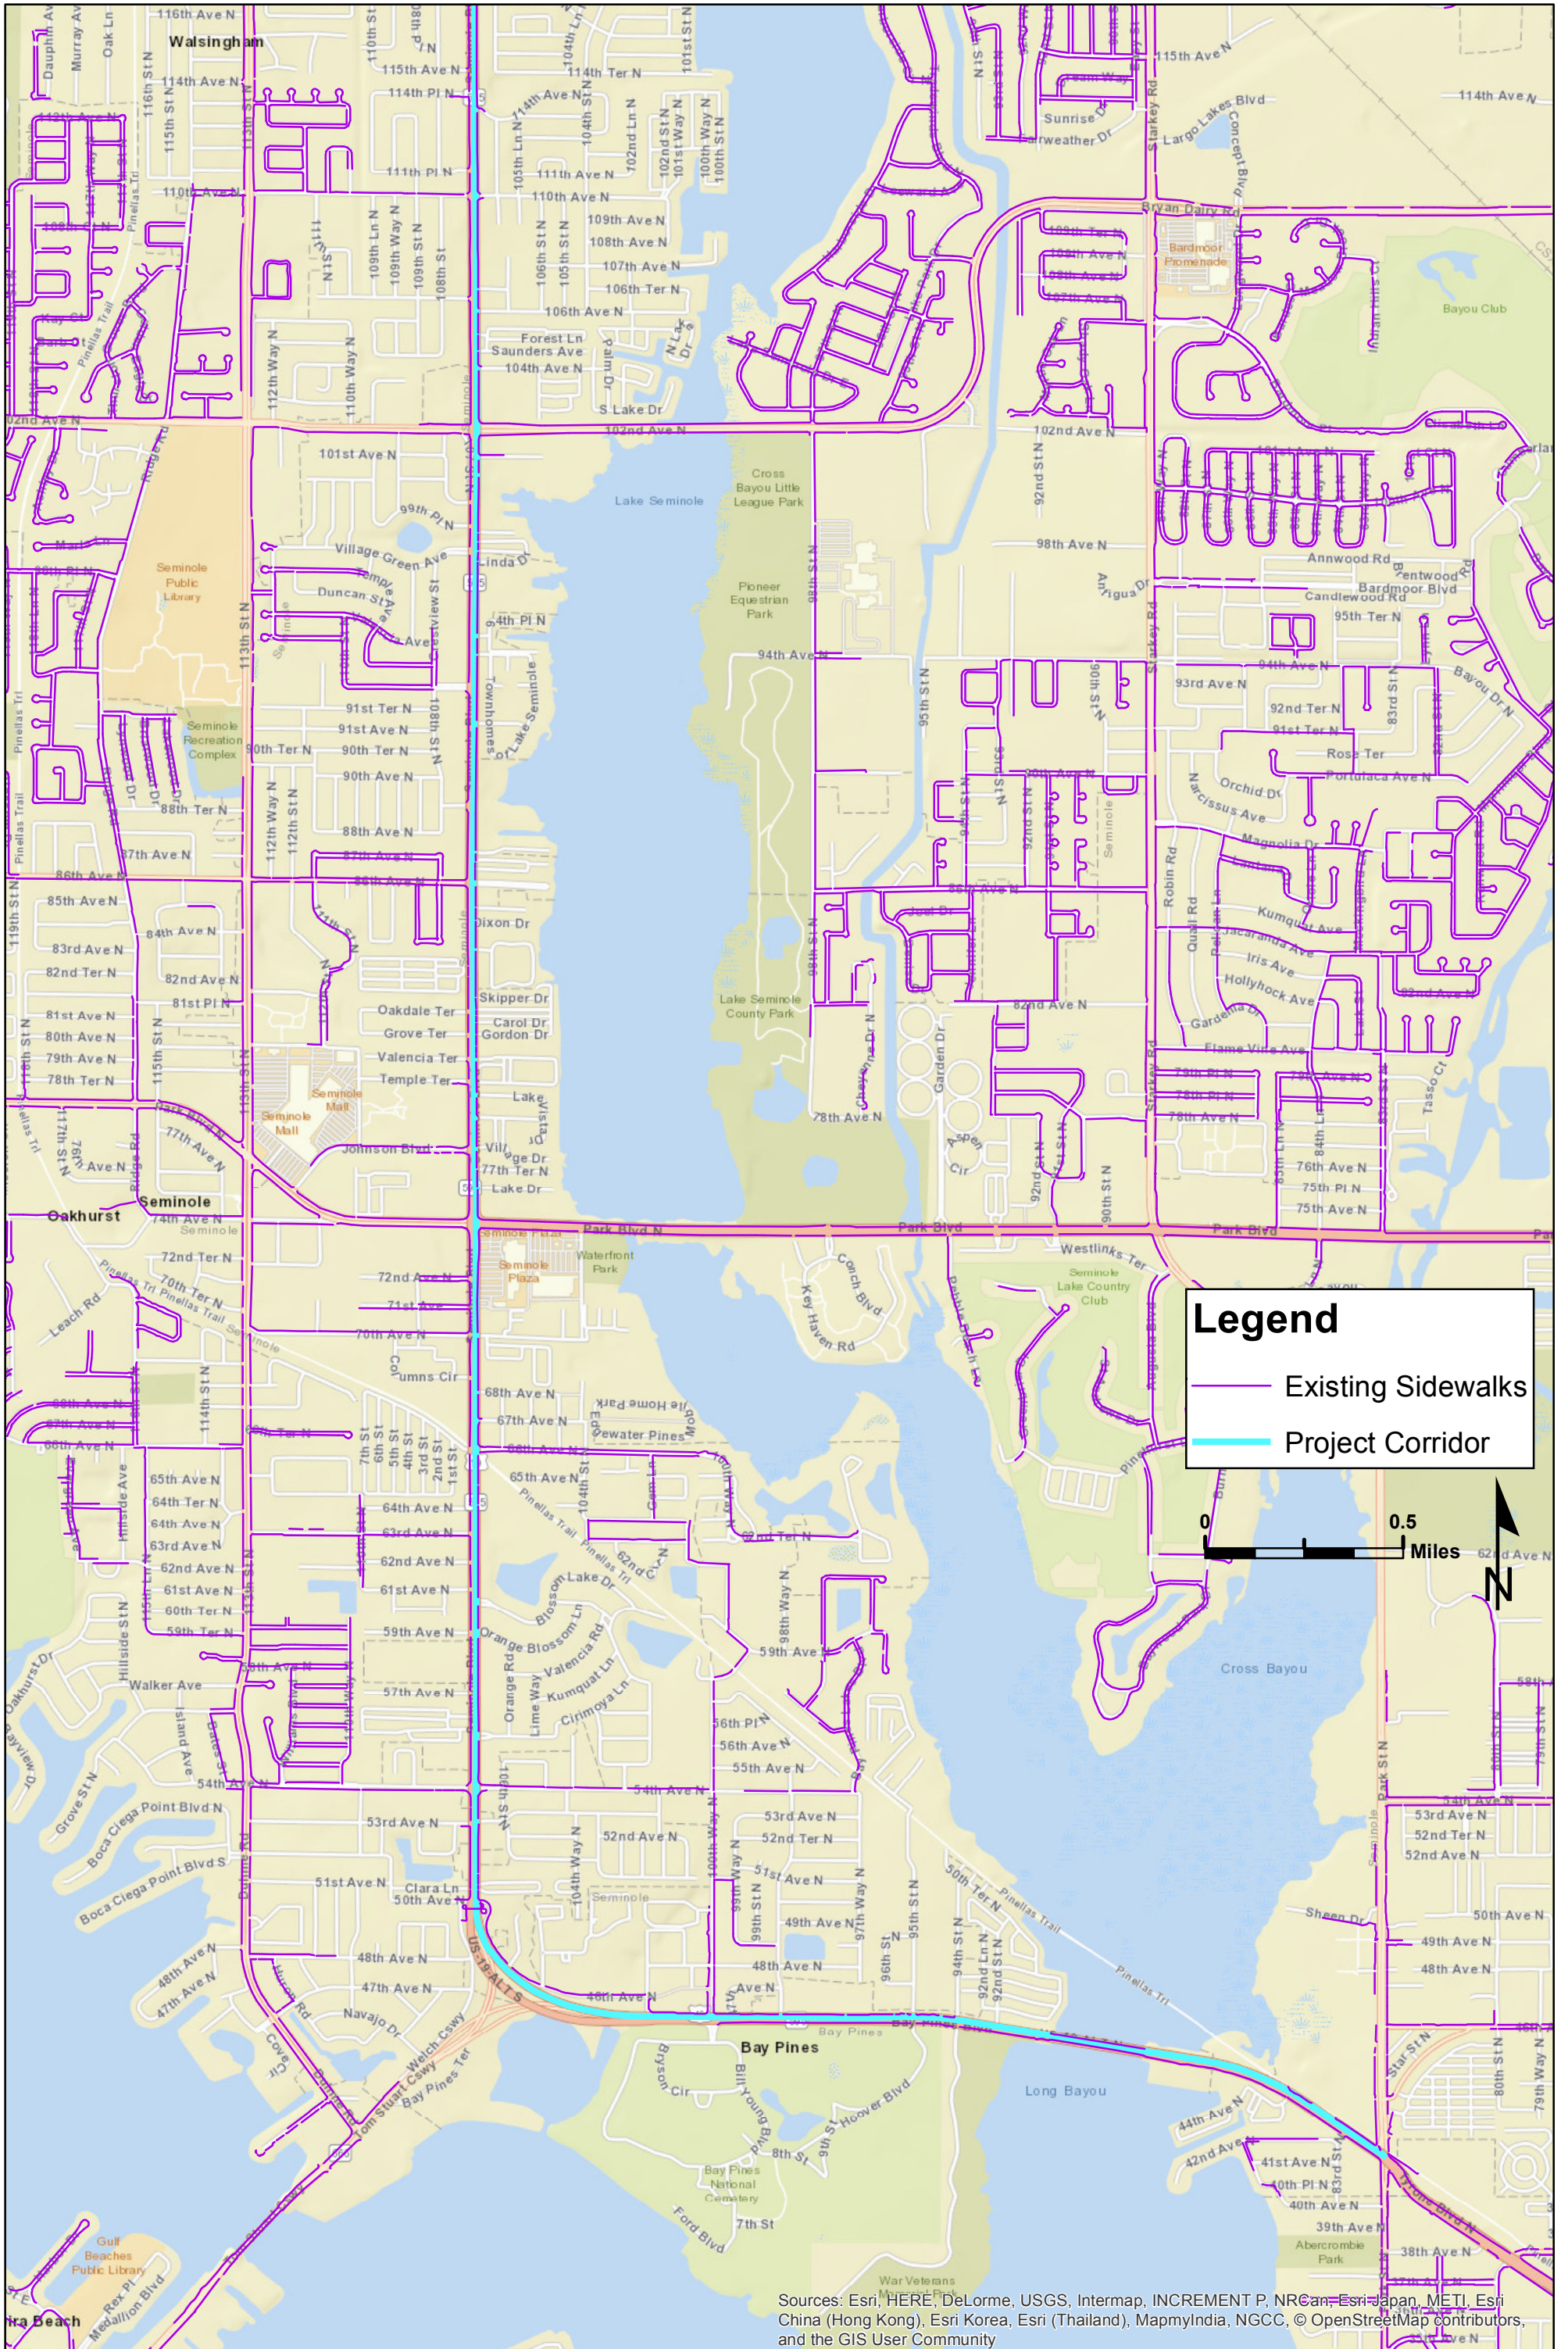

# Sidewalks - Seminole

**Legend**

- Existing Sidewalks
- Project Corridor

Sources: Esri, HERE, DeLorme, USGS, Intermap, INCREMENT P, NRCan, Esri-Japan, METI, Esri China (Hong Kong), Esri Korea, Esri (Thailand), MapmyIndia, NGCC, © OpenStreetMap contributors, and the GIS User Community