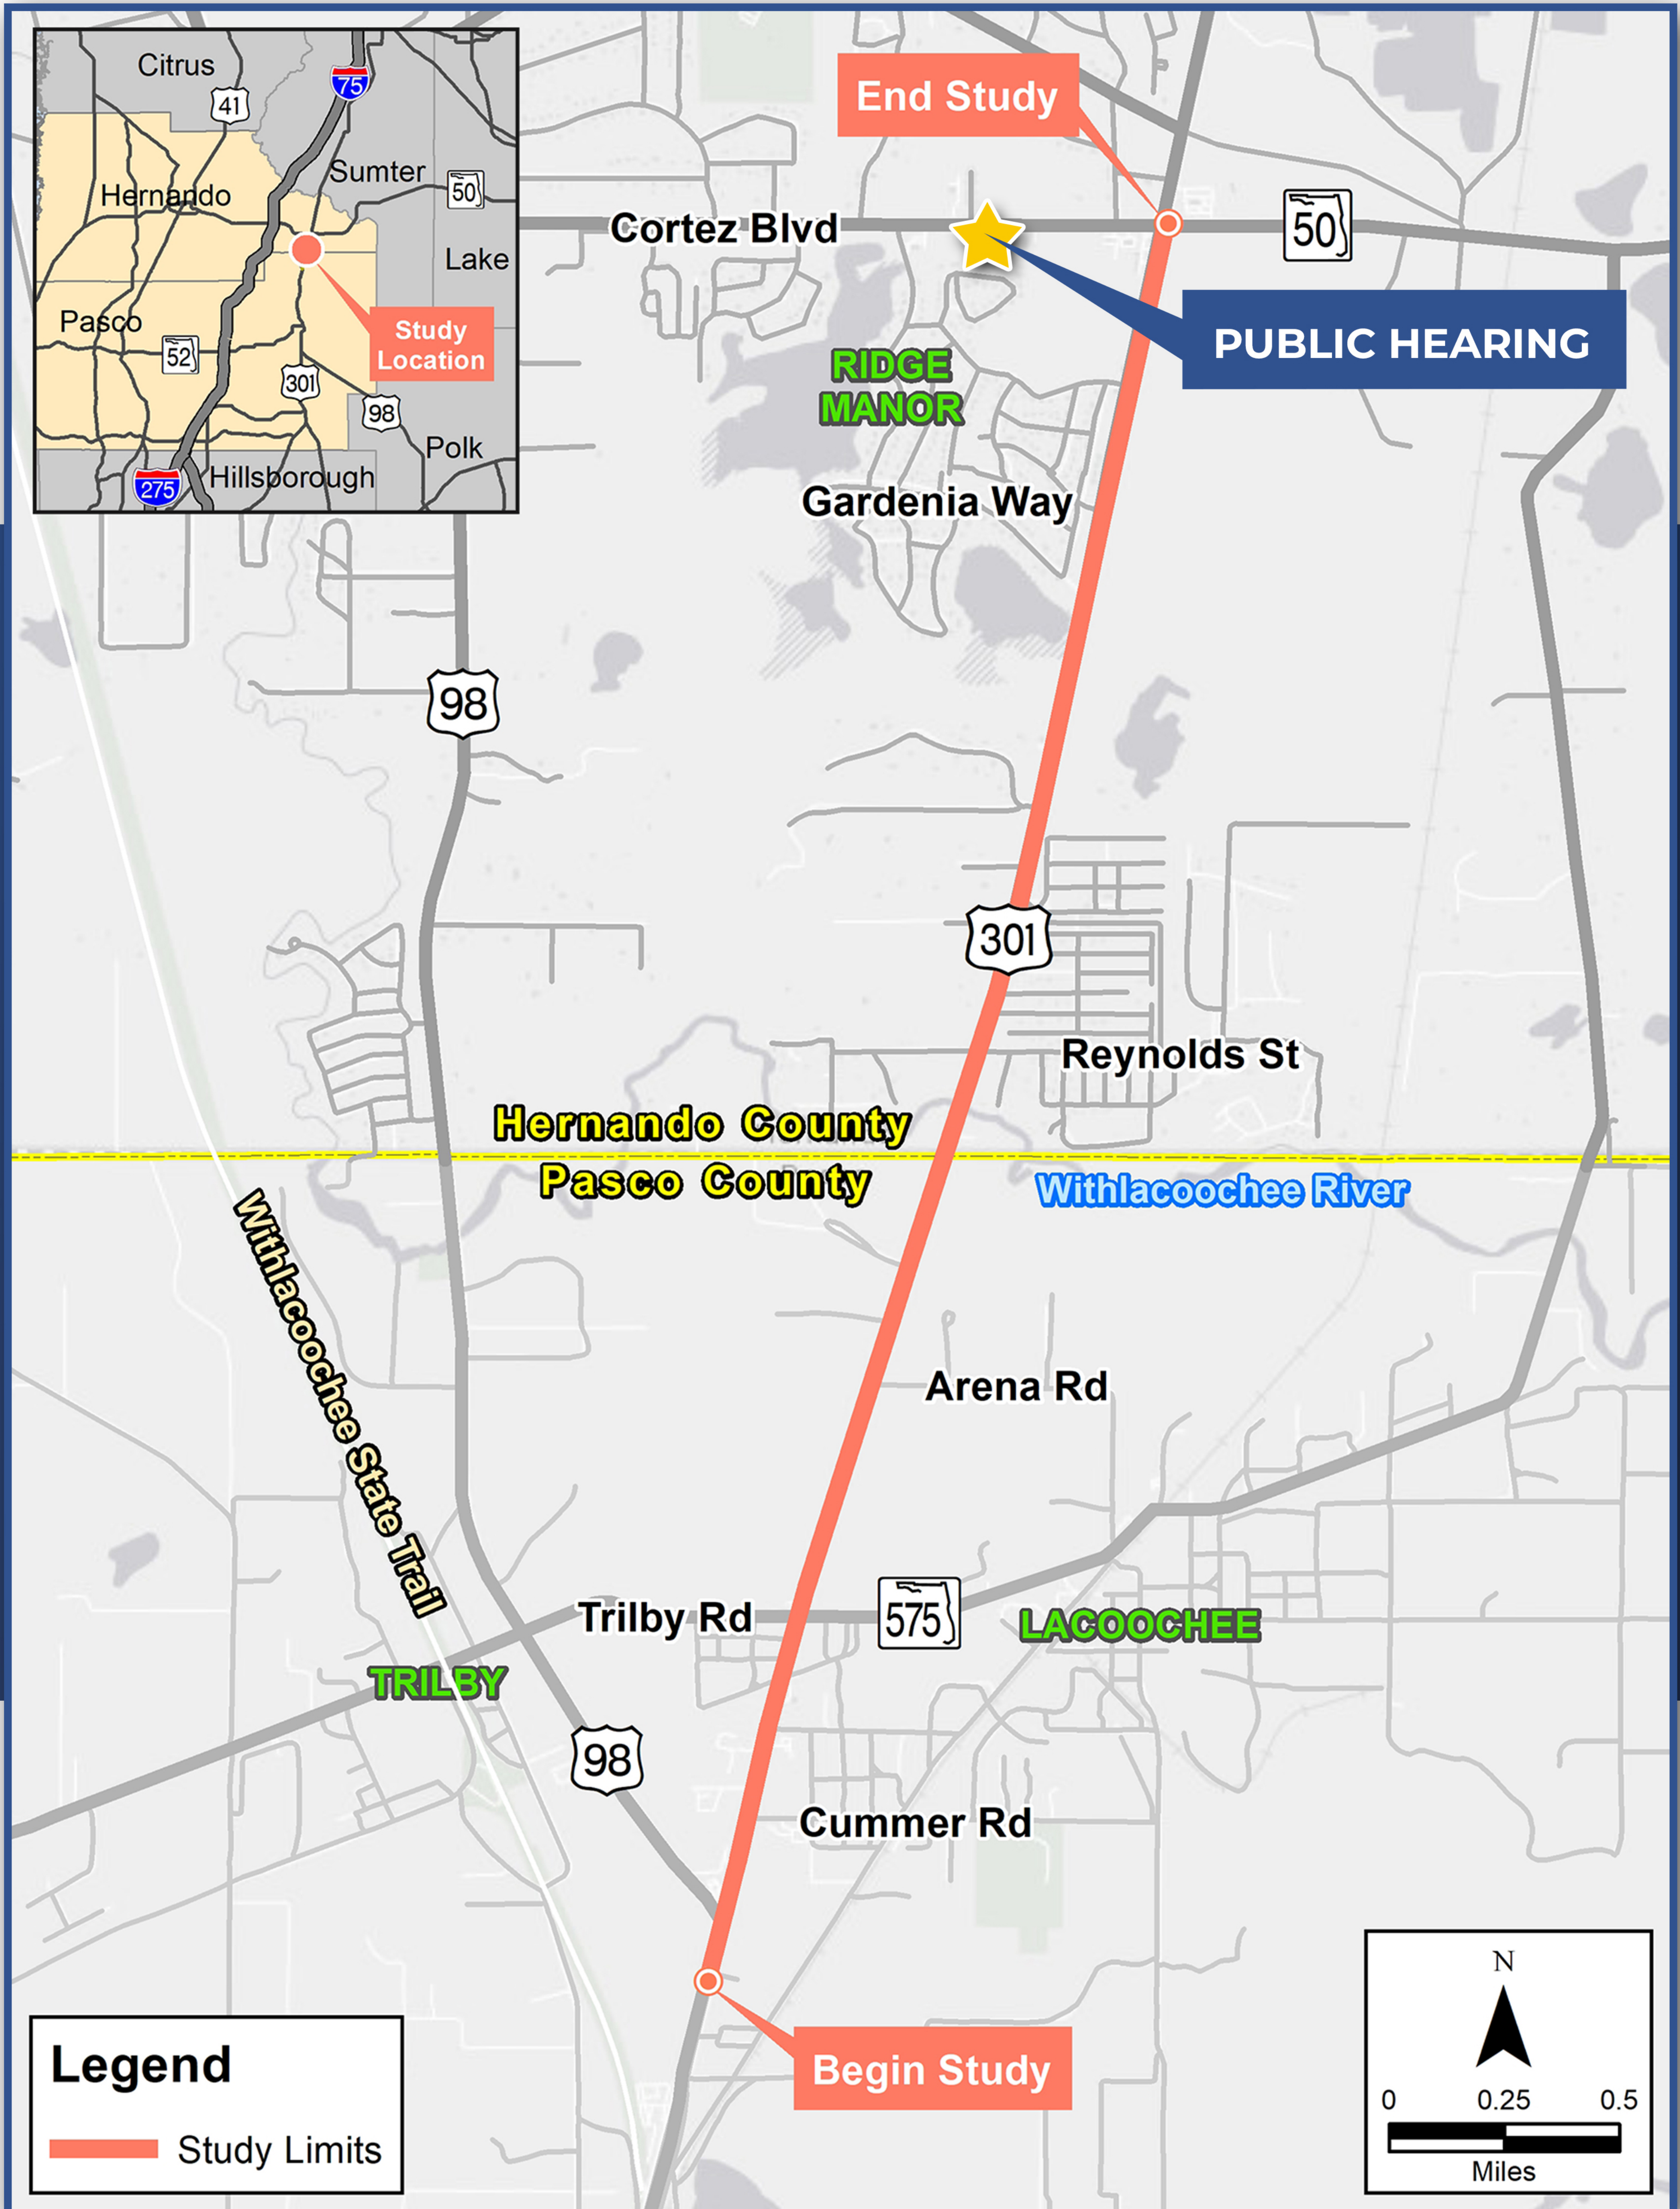

PROJECT LOCATION & STUDY AREA MAP

Legend

— Study Limits

N

0 0.25 0.5
Miles